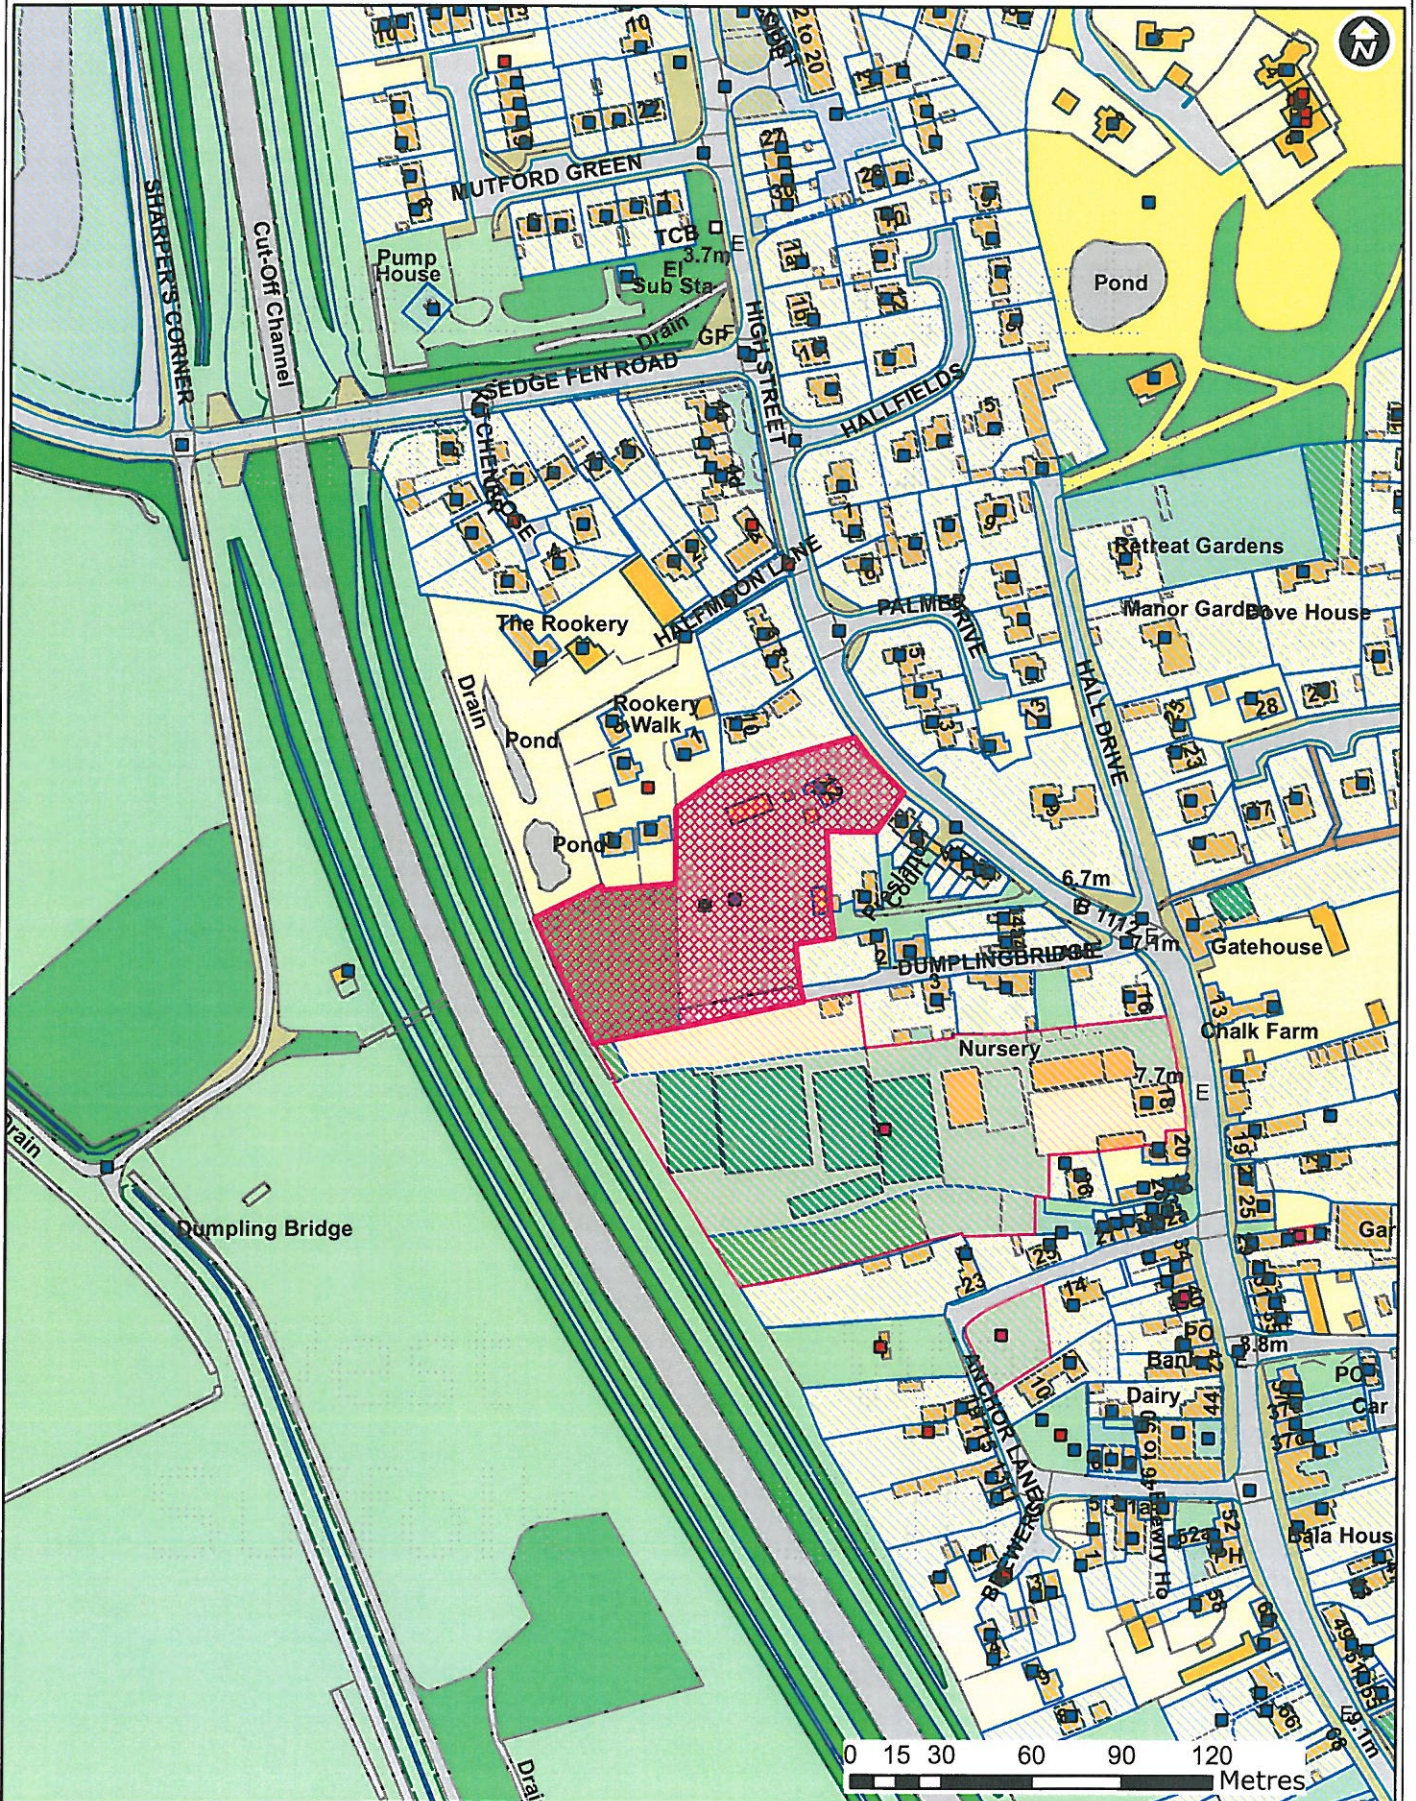

DC.15.0324.RM

Location Plan

Forest Heath • St Edmundsbury

**West Suffolk**  
working together

© Crown Copyright and database rights 2015 Ordnance Survey 100019675/100023282. You are not permitted to copy, sub-license, distribute or sell any of this data to third parties in any form. Use of this data is subject to terms and conditions. See [www.westsuffolk.gov.uk/disclaimer.cfm](http://www.westsuffolk.gov.uk/disclaimer.cfm).

**Scale: 1:2,500**  
**Date: 22/07/2015**